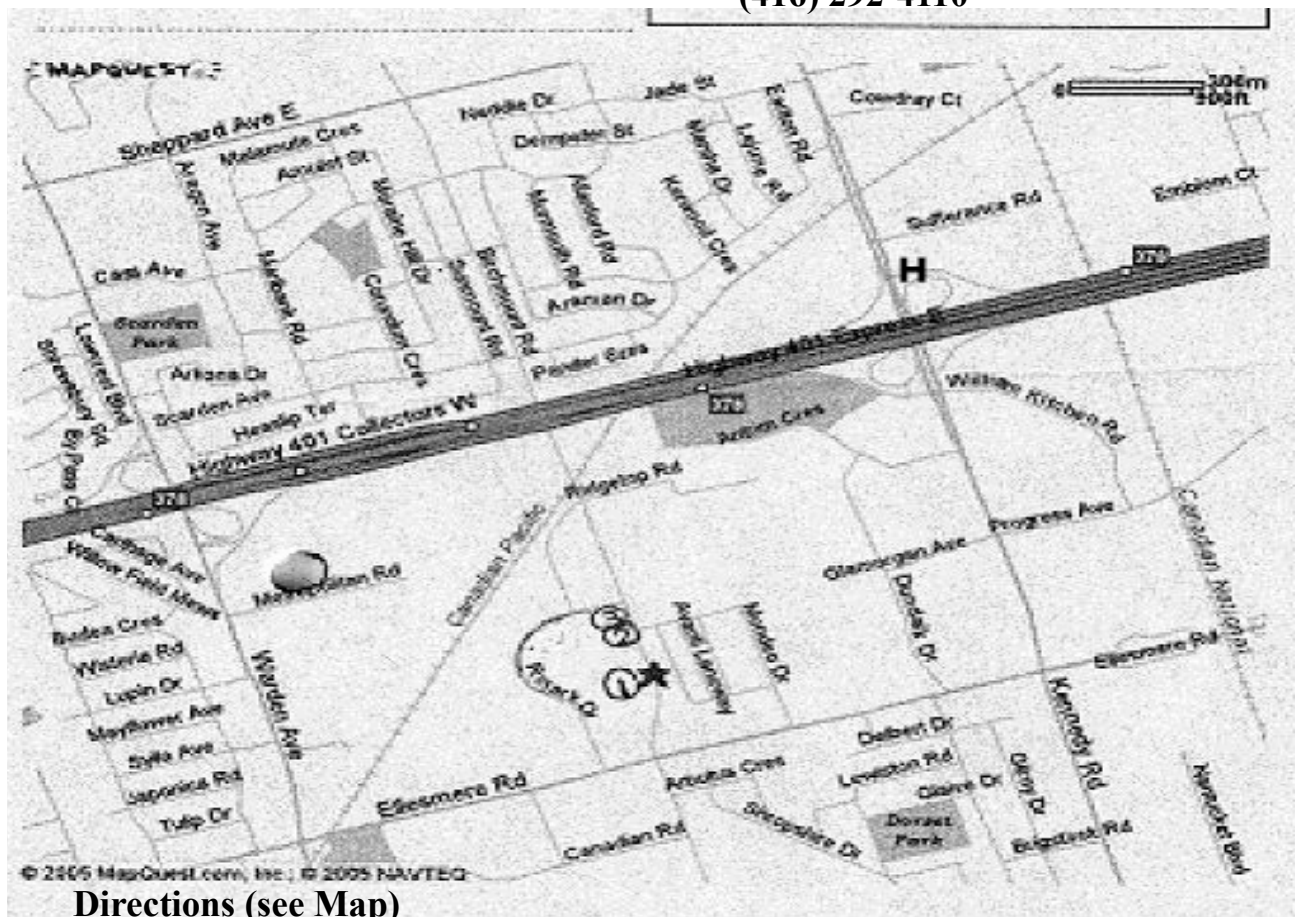

Friendship Classic Meet
March 31 – Apr. 3, 2016

Birchmount Gymnastics Centre
1800 Birchmount Rd. Toronto, M1P 2H7
(416) 292-4110

Directions (see Map)

Hwy. 401 to Warden Ave. Exit south. South on Warden Ave. to Ellesmere Rd. East (left) onto Ellesmere Rd. to Birchmount Rd. (Pizza Hut on north-west corner). Turn north (left) onto Birchmount Rd. Birchmount Gymnastics Centre (* on the map) is about 4 buildings north of the Pizza Hut on the west side (your left) of the street. There is a red sign on the front lawn. The entrance to

our parking lot is just before our sign, or just south of our building. If you are in the 2nd or 4th flight of the day, you are best to go directly to the parking lot at 1830 Birchmount Road—see map above.

Parking

Parking is available in the Birchmount Gymnastics Lot. (1) Extra parking is available at 1830 Birchmount Rd. south side of the building (2 & 3 on map) Please keep clear of all shipping doors.

PLEASE DO NOT PARK IN THE CHURCH PARKING LOT JUST SOUTH OF US.

PLEASE DO NOT PARK IN THE LOT IMMEDIATELY NORTH OF US. THIS COMPANY HAS TRANSPORT TRUCKS DELIVERING TO THEIR COMPANY ALL WEEK-END, AND IT BLOCKS THEIR TRUCKS IF YOU PARK IN THEIR LOT

Hotel (H on Map)

Delta Toronto East
2035 Kennedy Road
Toronto ON M1T 3G2
www.deltatorontoeast.com
room rates: \$135.00 + taxes
room type: king bed only,
cots extra and must be
booked ahead. Parking is
included in the rate.